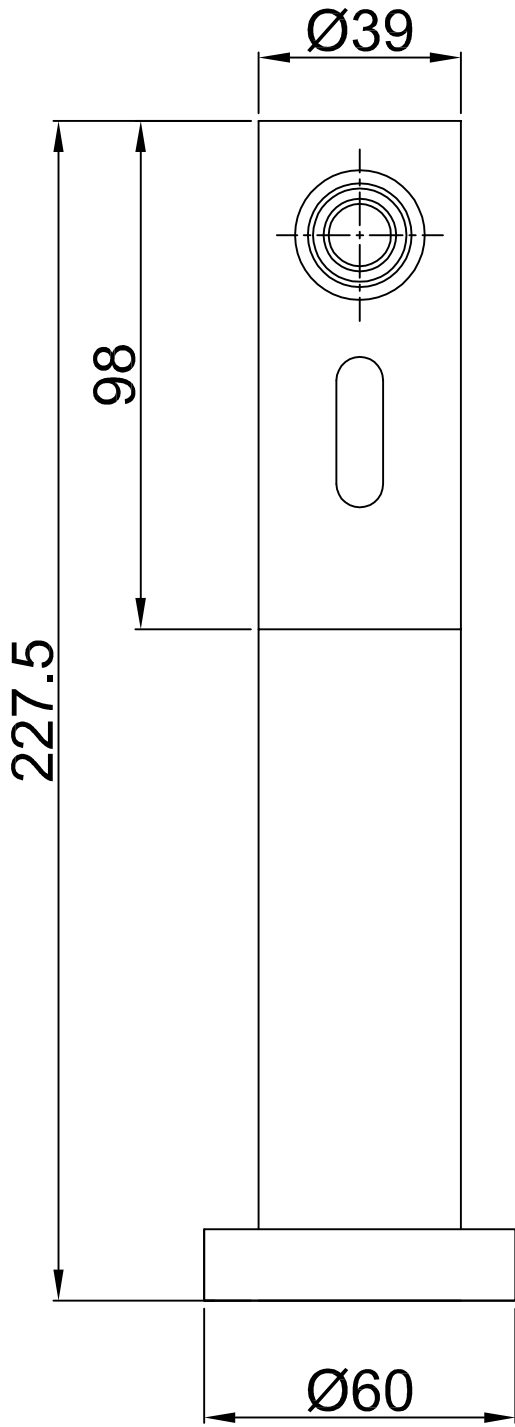

MARVEL

NEW! AUTOMATIC FAUCET
MF-1502